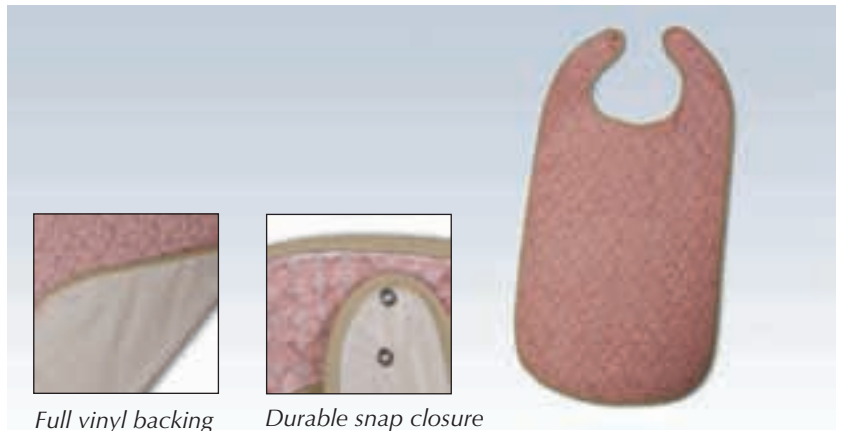

Item No.	Description	Pkg
MDT014109	18"x34", terracotta with protective back, snap closure	6 dz/cs
MDT014109Z	18"x34", terracotta with protective back, snap closure	1 dz/cs